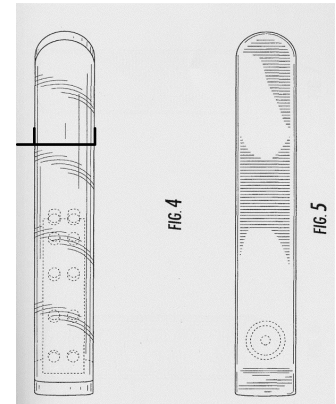

LED Marine Navigation Lamp - Model STR

Part Number STR (suffix SH for top cover)

For Boats to 50M, 164 feet

Red Port

PRODUCT FEATURES

Flush mounted for perfect aerodynamics. Very low current draw. 12 5mm LEDs in a four circuit configuration means the lamp is highly unlikely to fail completely; a much safer choice than single LED lamps. **TOP COVER:** For surface mount, add the suffix SH for applications where the lamp's top will be exposed.

PRODUCT DATA

Description	Red Port LED Sidelight
Shape	12" Face Long Radius, 1.5" Height Radius - fits a wide variety of hard top profiles
Clear Lens Material	Acrylic
White Housing Material	Acrylic
Mounting	Flush, Caulk in Place (White Silicone)
Connections	12" Black, Red 22AWG, 600V Water Resistant PVC Insulation
Certifications	USCG APPROVAL 33CFR 183.810 USCG2NM MEETS ABYC A-16 and IMO COLREGS requirements. TESTED BY IMANNA LAB, INC. 2005-2006 MANUFACTURED BY SONIC ILLUSIONS
Product Warranty	5 years

Model # STG/R/G/W
DIMENSIONAL DATA

Hard top layout

Avoid blocking stern light beam with such items as rod holders, etc...

Please note the stern lamp is also well-suited as a flush-mounted docking lamp.

PORT/ STBD
Dimensions:
LOA= 6.5"
HT= 1"

flat side length= 5 3/8"

Face long edge radius= 12"
Face short side radius= 1.5"
(ideal for 1.5" thick top)

Short flat side length= 2 7/8"

STERN
LOA=5 1/8 Long

Radii same as
PORT/ STBD

DEPTH=
2 3/16

DON'T BE AFRAID OF THE DARK!