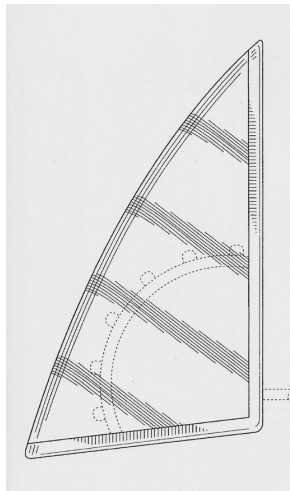

LED Marine Navigation Lamp - Model STR

Part Number STR (suffix SH for top cover)

For Boats to 50M, 164 feet

Red Port

PRODUCT FEATURES

Flush mounted for perfect aerodynamics. Very low current draw. 12 5mm LEDs in a four circuit configuration means the lamp is highly unlikely to fail completely; a much safer choice than single LED lamps. **TOP COVER:** For surface mount, add the suffix SH for applications where the lamp's top will be exposed.

PRODUCT DATA

Description	Red Port LED Sidelight
Shape	12" Face Long Radius, 1.5" Height Radius - fits a wide variety of hard top profiles
Clear Lens Material	Acrylic
White Housing Material	Acrylic
Mounting	Flush, Caulk in Place (White Silicone)
Connections	12" Black, Red 22AWG, 600V Water Resistant PVC Insulation
Certifications	USCG APPROVAL 33CFR 183.810 USCG2NM MEETS ABYC A-16 and IMO COLREGS requirements. TESTED BY IMANNA LAB, INC. 2005-2006 MANUFACTURED BY SONIC ILLUSIONS
Product Warranty	5 years

Model # STG/R/G/W
DIMENSIONAL DATA

Hard top layout

Avoid blocking stern light beam with such items as rod holders, etc...

Please note the stern lamp is also well-suited as a flush-mounted docking lamp.

PORT/ STBD
Dimensions:
LOA= 6.5"
HT= 1"

flat side length= 5 3/8"

Face long edge radius= 12"
Face short side radius= 1.5"
(ideal for 1.5" thick top)

Short flat side length= 2 7/8"

STERN
LOA=5 1/8 Long

Radii same as
PORT/ STBD

DEPTH=
2 3/16

DON'T BE AFRAID OF THE DARK!