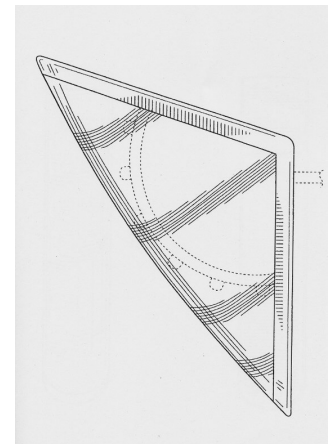

PRODUCT DATA

Description	Red Port LED Sidelight
Shape	12" Face Long Radius, 1.5" Height Radius - fits a wide variety of hard top profiles
Clear Lens Material	Acrylic
White Housing Material	Acrylic
Mounting	Flush, Caulk in Place (White Silicone)
Connections	12" Black, Red 22AWG, 600V Water Resistant PVC Insulation
Certifications	USCG APPROVAL 33CFR 183.810 USCG2NM MEETS ABYC A-16 and IMO COLREGS requirements. TESTED BY IMANNA LAB, INC. 2005-2006 MANUFACTURED BY SONIC ILLUSIONS
Product Warranty	5 years

Model # STG/R/G/W
DIMENSIONAL DATA

Hard top layout

Avoid blocking stern light beam with such items as rod holders, etc...

Please note the stern lamp is also well-suited as a flush-mounted docking lamp.

PORT/ STBD
Dimensions:
LOA= 6.5"
HT= 1"

flat side length= 5 3/8"

Face long edge radius= 12"
Face short side radius= 1.5"
(ideal for 1.5" thick top)

Short flat side length= 2 7/8"

STERN
LOA=5 1/8 Long

Radii same as
PORT/ STBD

DEPTH=
2 3/16

DON'T BE AFRAID OF THE DARK!