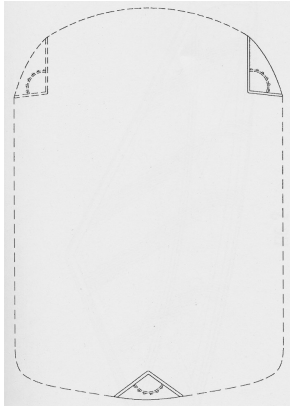

LED Marine Navigation Lamp - Model STR

Part Number STR (suffix SH for top cover)

For Boats to 50M, 164 feet

Red Port

PRODUCT FEATURES

Flush mounted for perfect aerodynamics. Very low current draw. 12 5mm LEDs in a four circuit configuration means the lamp is highly unlikely to fail completely; a much safer choice than single LED lamps. **TOP COVER:** For surface mount, add the suffix SH for applications where the lamp's top will be exposed.

PRODUCT DATA

Description	Red Port LED Sidelight
Shape	12" Face Long Radius, 1.5" Height Radius - fits a wide variety of hard top profiles
Clear Lens Material	Acrylic
White Housing Material	Acrylic
Mounting	Flush, Caulk in Place (White Silicone)
Connections	12" Black, Red 22AWG, 600V Water Resistant PVC Insulation
Certifications	USCG APPROVAL 33CFR 183.810 USCG2NM MEETS ABYC A-16 and IMO COLREGS requirements. TESTED BY IMANNA LAB, INC. 2005-2006 MANUFACTURED BY SONIC ILLUSIONS
Product Warranty	5 years

Model # STG/R/G/W
DIMENSIONAL DATA

Hard top layout

Avoid blocking stern light beam with such items as rod holders, etc...

Please note the stern lamp is also well-suited as a flush-mounted docking lamp.

PORT/ STBD
Dimensions:
LOA= 6.5"
HT= 1"

flat side length= 5 3/8"

Face long edge radius= 12"
Face short side radius= 1.5"
(ideal for 1.5" thick top)

Short flat side length= 2 7/8"

STERN
LOA=5 1/8 Long

Radii same as
PORT/ STBD

DEPTH=
2 3/16

DON'T BE AFRAID OF THE DARK!