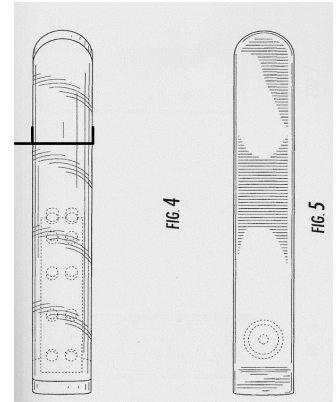

LED Marine Navigation Lamp - Model STG

Part Number **STG** (suffix SH for top cover)

For Boats to 50M, 164 feet

Green Starboard

PRODUCT FEATURES

Flush mounted for perfect aerodynamics. Very low current draw. 12 5mm LEDs in a four circuit configuration means the lamp is highly unlikely to fail completely; a much safer choice than single LED lamps. **TOP COVER:** For surface mount, add the suffix SH for applications where the lamp's top will be exposed.

PRODUCT DATA

Description	Green Starboard LED Sidelight
Shape	12" Face Long Radius, 1.5" Height Radius - fits a wide variety of hard top profiles
Clear Lens Material	Acrylic
White Housing Material	Acrylic
Mounting	Flush, Caulk in Place (White Silicone)
Connections	12" Black, Red 22AWG, 600V Water Resistant PVC Insulation
Certifications	USCG APPROVAL 33CFR 183.810 USCG2NM MEETS ABYC A-16 and IMO COLREGS requirements. TESTED BY IMANNA LAB, INC. 2005-2006 MANUFACTURED BY SONIC ILLUSIONS
Product Warranty	5 years

Model # STG/R/G/W

DIMENSIONAL DATA

Hard top layout

Avoid blocking stern light beam with such items as rod holders, etc...

Please note the stern lamp is also well-suited as a flush-mounted docking lamp.

PORT/ STBD

Dimensions:

LOA= 6.5"

HT= 1"

flat side length= 5 3/8"

Face long edge radius= 12"

Face short side radius= 1.5"
(ideal for 1.5" thick top)

Short flat side length= 2 7/8"

STERN