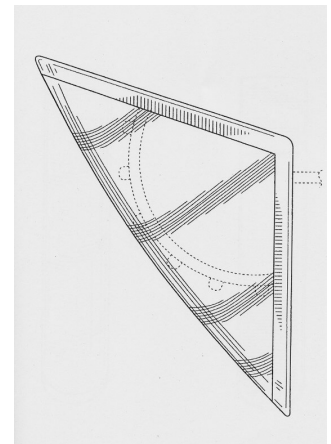

LED Marine Navigation Lamp - Model STG

Part Number **STG** (suffix SH for top cover)

For Boats to 50M, 164 feet

Green Starboard

PRODUCT FEATURES

Flush mounted for perfect aerodynamics. Very low current draw. 12 5mm LEDs in a four circuit configuration means the lamp is highly unlikely to fail completely; a much safer choice than single LED lamps. **TOP COVER:** For surface mount, add the suffix SH for applications where the lamp's top will be exposed.

Model # STG/R/G/W

DIMENSIONAL DATA

Hard top layout

Avoid blocking stern light beam with such items as rod holders, etc...

Please note the stern lamp is also well-suited as a flush-mounted docking lamp.

PORT/ STBD

Dimensions:

LOA= 6.5"

HT= 1"

flat side length= 5 3/8"

Face long edge radius= 12"

Face short side radius= 1.5"
(ideal for 1.5" thick top)

Short flat side length= 2 7/8"

STERN

LOA=5 1/8 Long

Radii same as
PORT/ STBD

DEPTH=
2 3/16

DON'T BE AFRAID OF THE DARK!

Sonic Illusions • West Palm Beach, FL U.S.A.

www.sonicillusions.com • info@sonicillusions.com • 561-676-7629