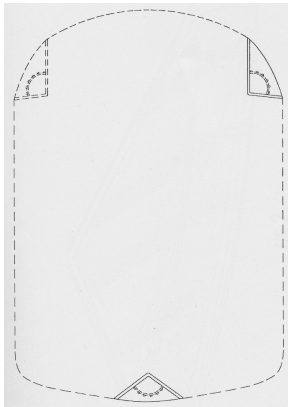

LED Marine Navigation Lamp - Model STG

Part Number **STG** (suffix SH for top cover)

For Boats to 50M, 164 feet

Green Starboard

PRODUCT FEATURES

Flush mounted for perfect aerodynamics. Very low current draw. 12 5mm LEDs in a four circuit configuration means the lamp is highly unlikely to fail completely; a much safer choice than single LED lamps. **TOP COVER:** For surface mount, add the suffix SH for applications where the lamp's top will be exposed.

PRODUCT DATA

Description	Green Starboard LED Sidelight
Shape	12" Face Long Radius, 1.5" Height Radius - fits a wide variety of hard top profiles
Clear Lens Material	Acrylic
White Housing Material	Acrylic
Mounting	Flush, Caulk in Place (White Silicone)
Connections	12" Black, Red 22AWG, 600V Water Resistant PVC Insulation
Certifications	USCG APPROVAL 33CFR 183.810 USCG2NM MEETS ABYC A-16 and IMO COLREGS requirements. TESTED BY IMANNA LAB, INC. 2005-2006 MANUFACTURED BY SONIC ILLUSIONS
Product Warranty	5 years

Model # STG/R/G/W

DIMENSIONAL DATA

Hard top layout

Avoid blocking stern light beam with such items as rod holders, etc...

Please note the stern lamp is also well-suited as a flush-mounted docking lamp.

PORT/ STBD

Dimensions:

LOA= 6.5"

HT= 1"

flat side length= 5 3/8"

Face long edge radius= 12"

Face short side radius= 1.5"
(ideal for 1.5" thick top)

Short flat side length= 2 7/8"

STERN