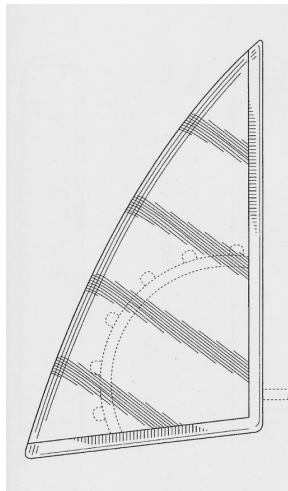

LED Marine Navigation Lamp - Model STG

Part Number **STG** (suffix SH for top cover)

For Boats to 50M, 164 feet

Green Starboard

PRODUCT FEATURES

Flush mounted for perfect aerodynamics. Very low current draw. 12 5mm LEDs in a four circuit configuration means the lamp is highly unlikely to fail completely; a much safer choice than single LED lamps. **TOP COVER:** For surface mount, add the suffix SH for applications where the lamp's top will be exposed.

PRODUCT DATA

Description	Green Starboard LED Sidelight
Shape	12" Face Long Radius, 1.5" Height Radius - fits a wide variety of hard top profiles
Clear Lens Material	Acrylic
White Housing Material	Acrylic
Mounting	Flush, Caulk in Place (White Silicone)
Connections	12" Black, Red 22AWG, 600V Water Resistant PVC Insulation
Certifications	USCG APPROVAL 33CFR 183.810 USCG2NM MEETS ABYC A-16 and IMO COLREGS requirements. TESTED BY IMANNA LAB, INC. 2005-2006 MANUFACTURED BY SONIC ILLUSIONS
Product Warranty	5 years

Model # STG/R/G/W

DIMENSIONAL DATA

Hard top layout

Avoid blocking stern light beam with such items as rod holders, etc...

Please note the stern lamp is also well-suited as a flush-mounted docking lamp.

PORT/ STBD

Dimensions:

LOA= 6.5"

HT= 1"

flat side length= 5 3/8"

Face long edge radius= 12"

Face short side radius= 1.5"
(ideal for 1.5" thick top)

Short flat side length= 2 7/8"

STERN